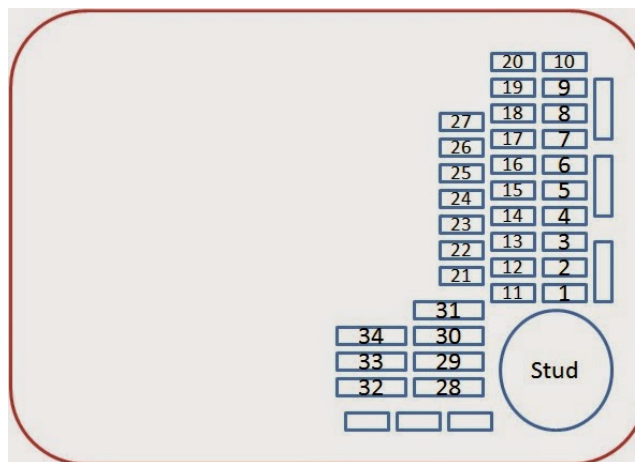

Rear Seat compartment

1. Passenger door zone ECM
2. TPMS
3. Not used
4. Power rod aerial
5. Alternator sense
6. Not used
7. Not used
8. Power roof logic
9. Not used
10. Accessory connector B+
11. Not used
12. Not used
13. Driver's door zone ECM
14. Navigation Power
15. Not used
16. Not used
17. Restraints control module
18. EPB
19. Active Exhaust
20. Not used
21. IHU, supply
22. Phone power
23. Heater rear screen
24. Not used
25. Sirius Satellite power
26. Not used
27. Impact sensor
28. Not used
29. Not used
30. Power roof rear quarters
31. Power amp supply
32. Power roof supply
33. Fuel pump module
34. Blower motor