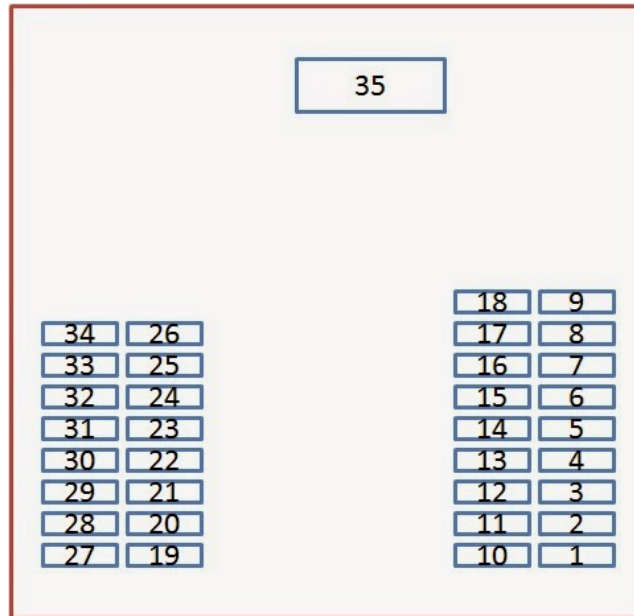

Jaguar XK Fuse location and ID

There are three fuse boxes:

Engine Compartment

1. Not used
2. Throttle motor
3. DSC ECM; EMS ECM
4. Power wash pump
5. Not used
6. Not used
7. Front left screen heater
8. Not used
9. Cigar lighter heater element
10. Horn
11. Not used
12. Variable valve timing actuators, EMS control module
13. Injectors
14. EGR valve, Radiator fan control, purge valve, MAF, EVAP monitor, second air injection vacuum solenoid
15. ACM/FLS
16. Not used
17. TCM
18. Not used
19. Starter
20. DSC pump
21. Not used
22. DSC valves
23. Not used
24. Intercooler water pump
25. Not used
26. Wiper motor
27. Not used
28. Cluster, Front headlight levelling ECM
29. Active front lighting (LH)
30. Ignition coils and capacitors
31. Active front lighting (RH)
32. Front right screen heater
33. UHEGO - A bank heaters
34. UHEGO - B bank heaters
35. Radiator fan