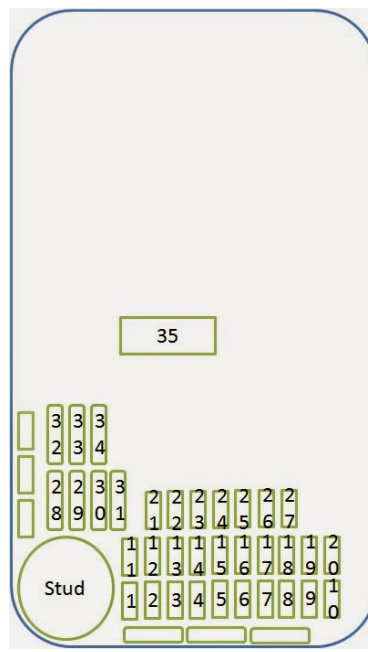

Passenger compartment fuse box

1. Not used
2. Not used
3. Keyless vehicle module
4. Not used
5. Instrument cluster logic
6. Air conditioning
7. Passive anti-theft system transmitter/receiver
8. Footbrake switch
9. Driver's mirror switch, passenger seat memory switch, passenger seat module
10. Instrument cluster (column adjust)
11. Not used
12. Interior lamp switched power comprises - map, courtesy, foot well, sun visor, glovebox, In car aspirator
13. Not used
14. Adaptive dynamic ride control power
15. Not used
16. Front power point, premium audio amplifier, cooling fan
17. OBD II
18. Dual sun load, driver's seat module, driver seat memory
19. RF receiver
20. Not used
21. Not used
22. Not used
23. Cabin accessory power
24. Not used
25. Not used
26. Not used
27. Not used
28. Passenger seat motor (2)
29. Passenger seat motor (1)
30. Driver's seat module (1)
31. Not used
32. Driver's seat module (2)
33. Not used
34. Not used
35. SAI Maxi fuse