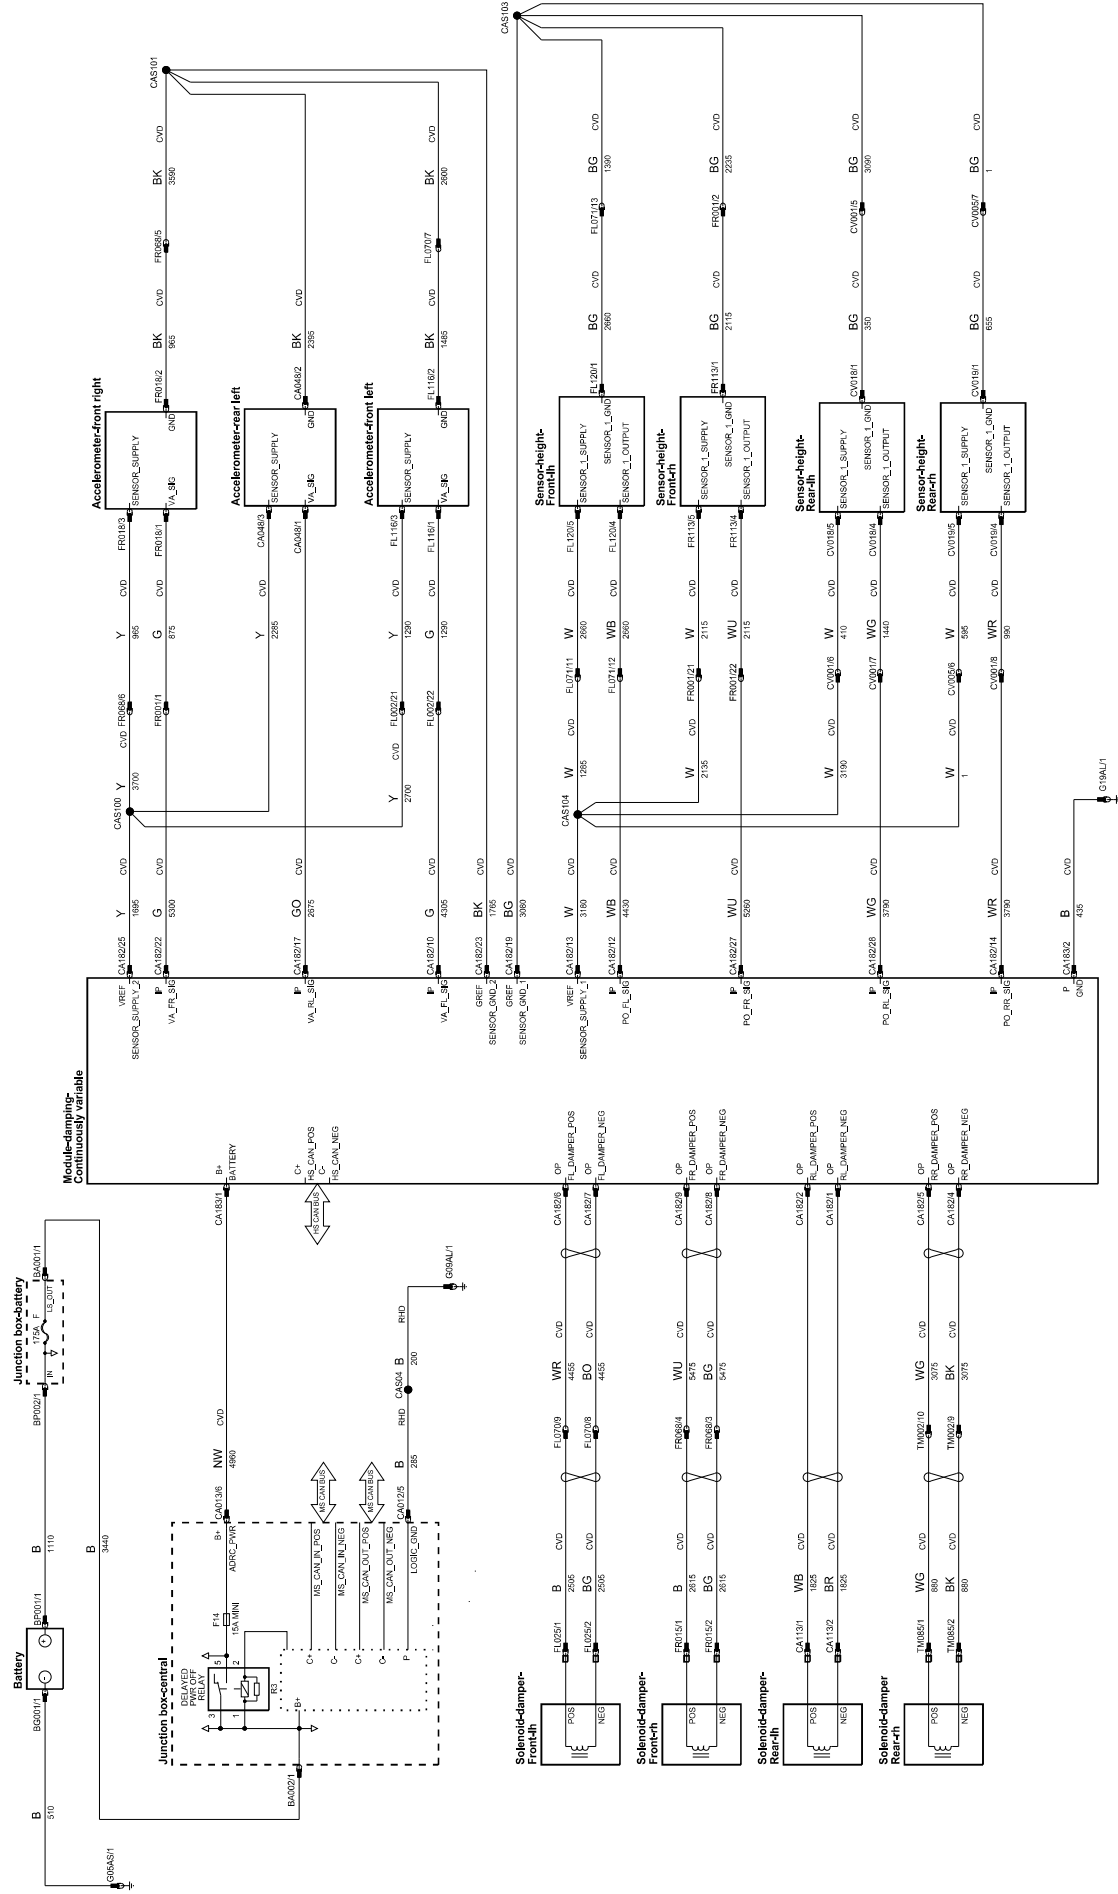

pininf5207614-2-04

B: Battery Voltage	VREF: High speed controller area network bus	MOST BUS: Media oriented systems transport bus	VARIANT: Yes
P: Power Ground	HS CAN BUS: Medium speed controller area network bus	D: Serial and Encoded Data	VIN RANGE: All
			DATE OF ISSUE: 12/2008