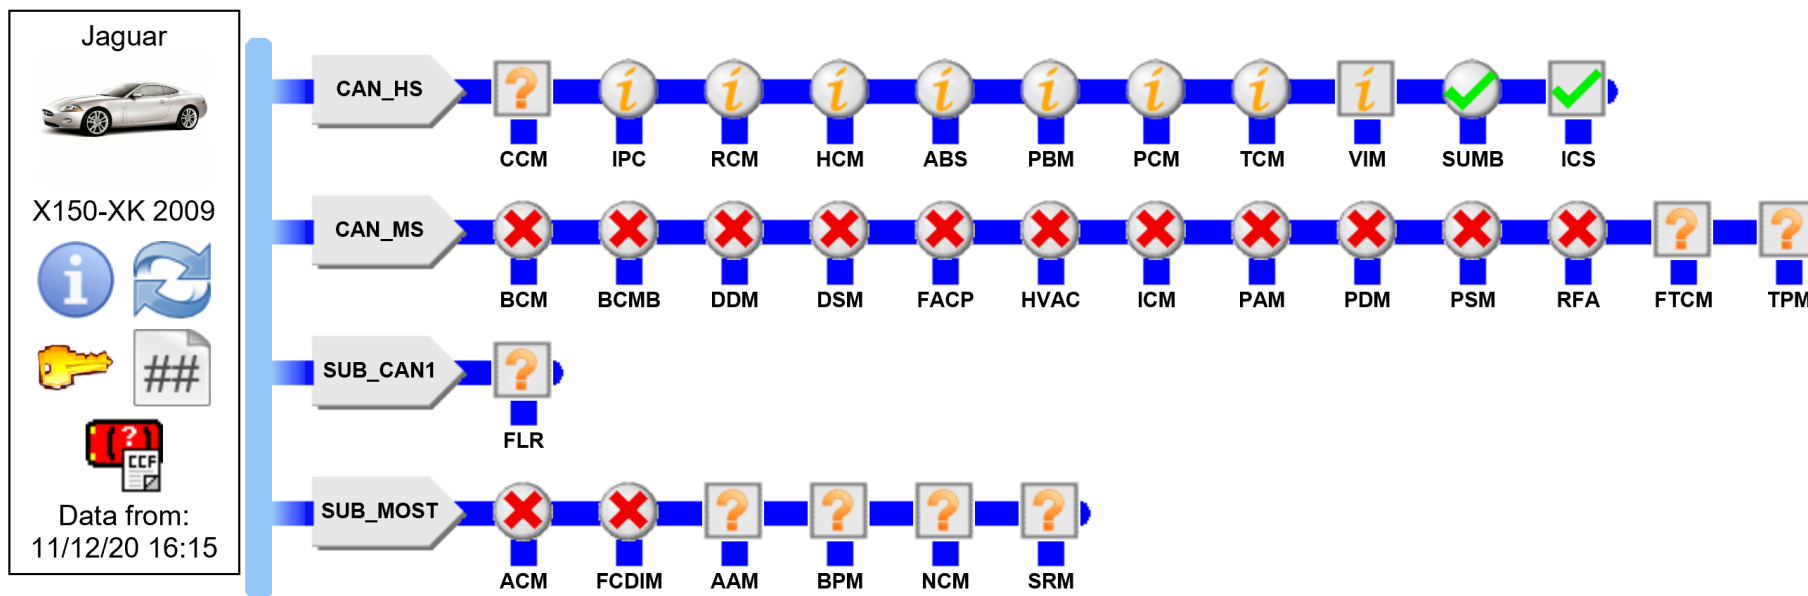

Vehicle Specification

Module Fitted Not Responding	Module Responding DTC(s) Present	Module Fitted No DTC Present
Optional Module Not Responding/Fitted	Optional Module Responding DTC(s) Present	Optional Module Fitted No DTC Present

Jaguar

X150-XK 2009

Data from:
11/12/20 16:15

Pre Delivery Inspection	Measurement Applications	Service Functions	Campaigns	Diagnosis	Close Session
---	--	-----------------------------------	---------------------------	---------------------------	-------------------------------