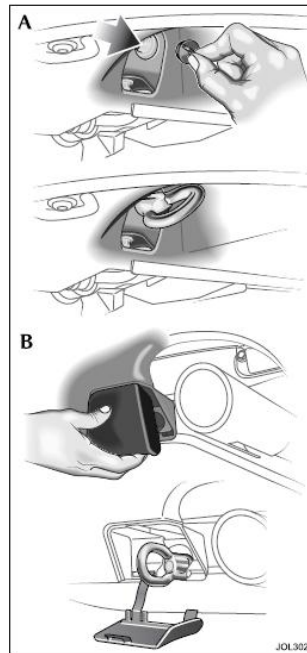

## 6-10 Roadside emergency

---

**OX HARNESS:** a removeable Ox harness attachment is provided for use at the front or rear of the vehicle. Care must be taken to avoid damage to bumpers, front apron or rear of the Ox.

When not in use it is stowed with the jacking equipment kit. See page 6 – 5