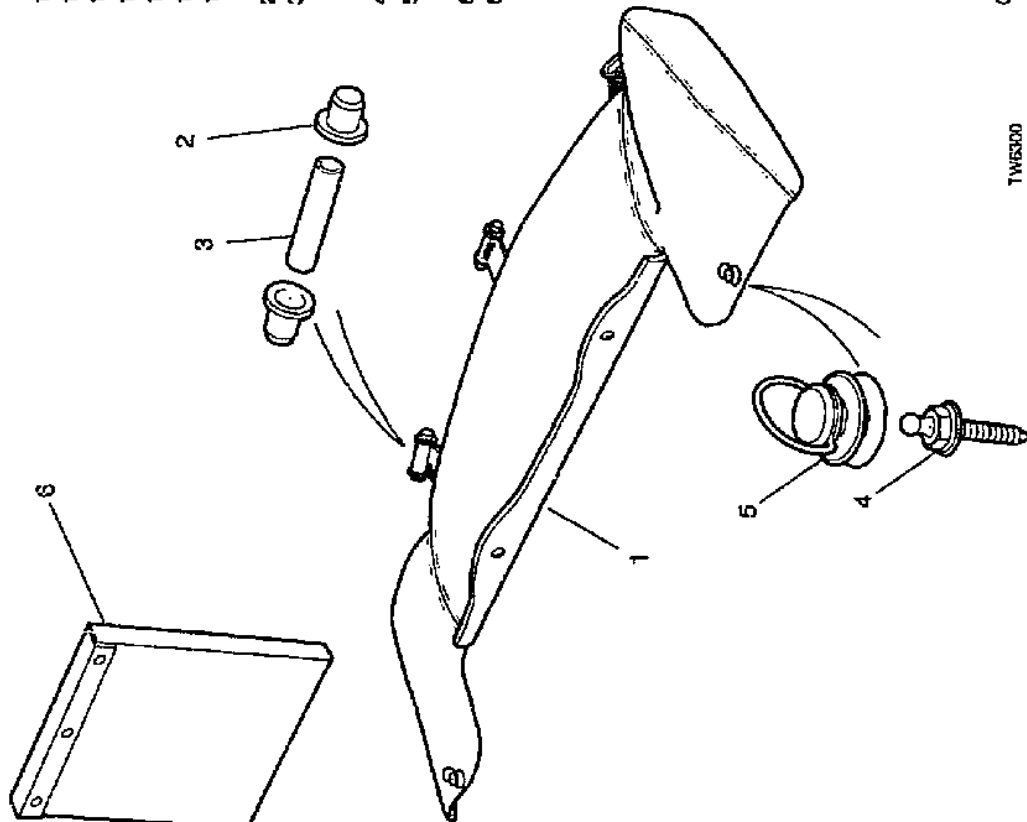

HOOD STOWAGE COVER-CONVERTIBLE

Illus	Part Number	Description	Quantity	Change Point	Remarks
	1	HJA 7712CB HDX Stowage cover-hood-Teal	1	(1)	Use HJB 7712AA AGD.
	1	HJA 7712CB AGD Stowage cover-hood-Oatmeal	NLA		Use HJB 7712AA LEG.
	1	HJA 7712CB LEG Stowage cover-hood-Warm charcoal	NLA		Use HJB 7712AA NDR.
	1	HJA 7712CB NDR Stowage cover-hood-Cream	NLA		Use HJB 7712AA SDC.
	1	HJA 7712CB SDC Stowage cover-hood-Coffee	NLA		
	1	HJB 7712AA HDX Stowage cover-hood-Teal	1	(2)	
	1	HJB 7712AA AGD Stowage cover-hood-Oatmeal	1		
	1	HJB 7712AA LEG Stowage cover-hood-Warm charcoal	1	(3)	
	1	HJB 7712AA NDR Stowage cover-hood-Cream	1		
	1	HJB 7712AA SDC Stowage cover-hood-Coffee	1	(4)	
	1	HJB 7712AA SDZ Stowage cover-hood-Caehmere	1		
	1	HJB 7712AA NED Stowage cover-hood-Ivory	1		
	2	CBC 7363 Rubber plug	8		
	3	HJA 7845DA Plastic tube	3		
		KZW 100010 Washer	2		
	4	JZY 100012 Screw	2		
	5	JZY 100013 Female fastener-hood cover	2		
	6	HJA 8131AB Stowage bag	1	(5)	
	6	HJB 8131AA Stowage bag	1	(6)	

TW6300

CHANGE POINTS:

- (1) To (N) 011096
- (2) From (N) 011097
- (3) From (N) 011097 To (N) 018107
- (4) From (N) 018108
- (5) To (N) 031302
- (6) From (N) 031303